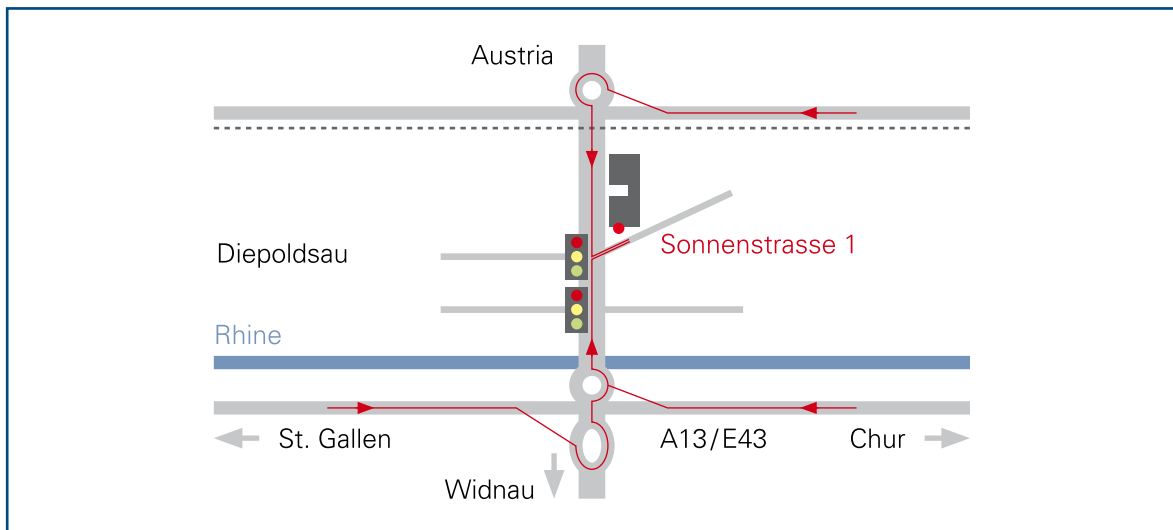

Welcome to Noventa.

Address for Navigation

Sonnenstrasse 1, 9444 Diepoldsau

Arriving from Switzerland

- Motorway exit: A13 Diepoldsau/Widnau
- Roundabout: Exit in direction Diepoldsau
- Cross the Rhine bridge
- Follow the road for about 1 km
- At the second set of traffic lights turn right into Sonnenstrasse towards Noventa
- The visitors' car park is at the main entrance
- Our reception is on the 2nd floor

Arriving from Germany or Austria

- Motorway exit: A14 Hohenems A/Diepoldsau CH
- Roundabout: Exit on to Schweizer Strasse in direction Diepoldsau CH
- Border crossing A14 Hohenems A/Diepoldsau CH
- After the border crossing follow Hohenemserstrasse for about 2 km
- At the first set of traffic lights turn left into Sonnenstrasse towards Noventa
- The visitors' car park is at the main entrance
- Our reception is on the 2nd floor